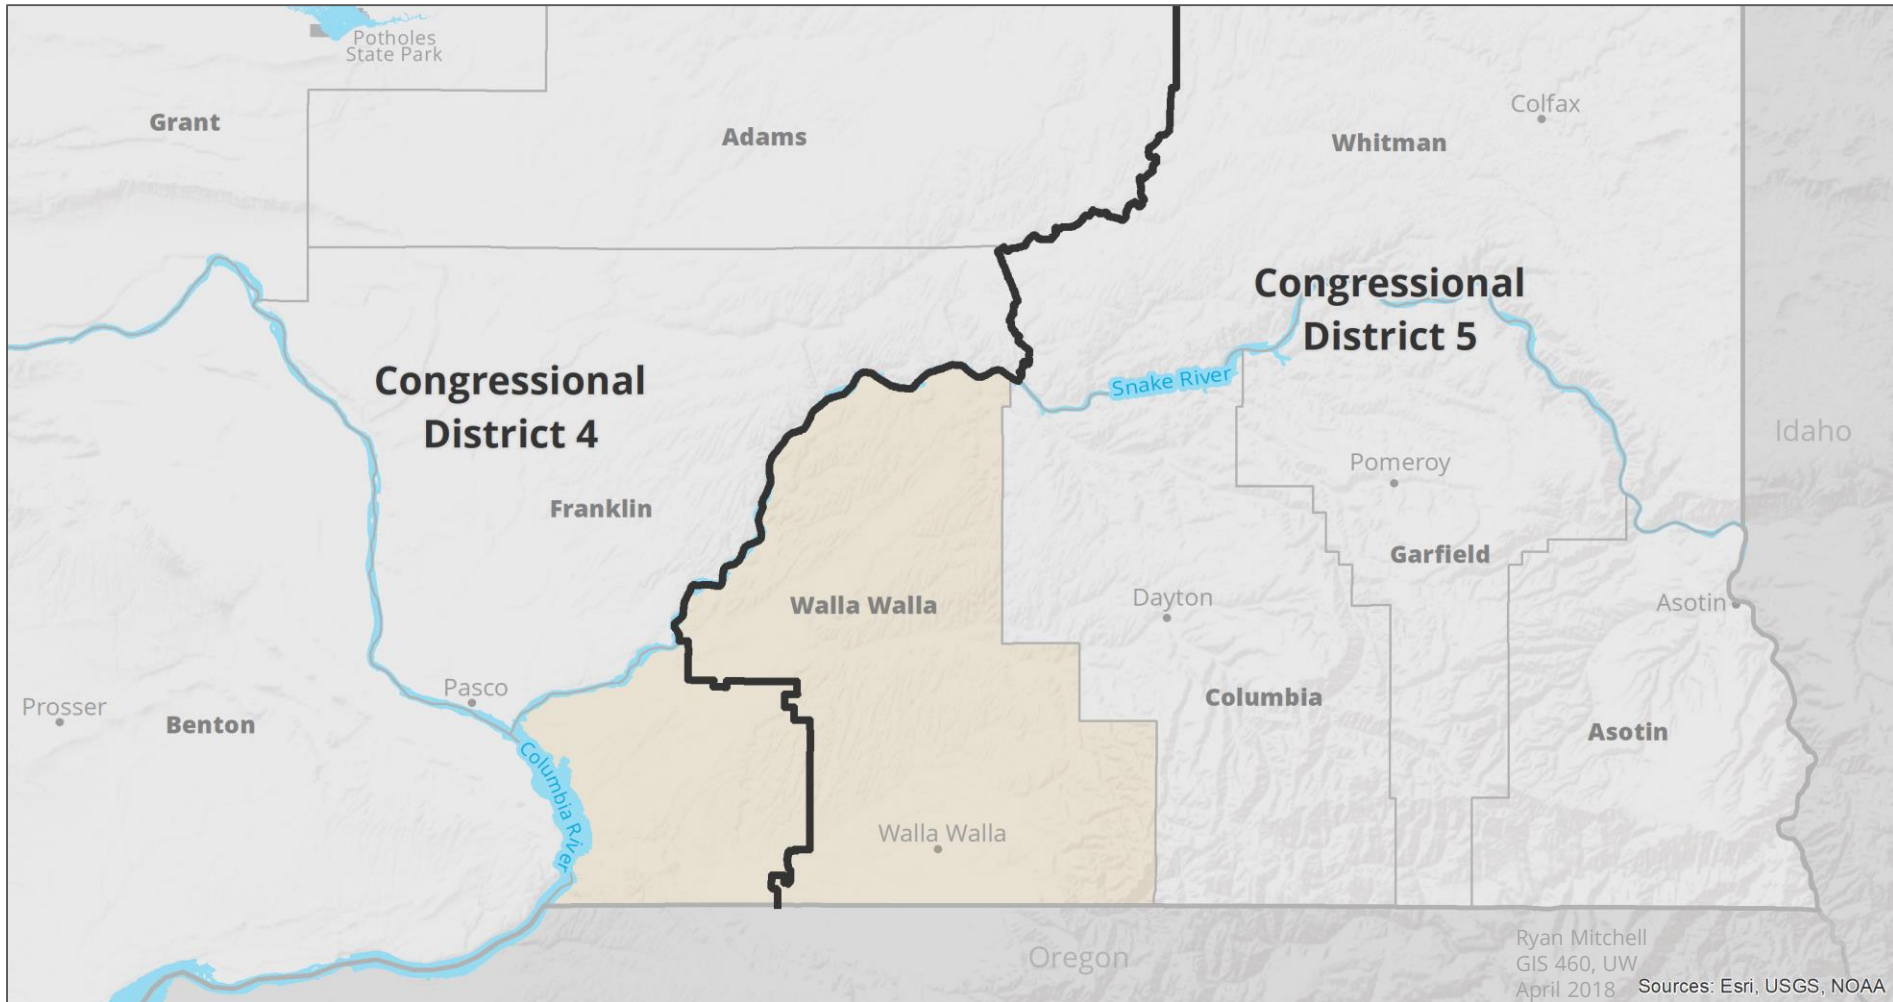

Congressional Districts of Walla Walla County

Washington

Located in southeastern Washington, the county of Walla Walla is split between the 4th and 5th Congressional Districts

Area of Enlargement
Walla Walla County
highlighted in orange

Ryan Mitchell
GIS 460, UW
April 2018 Sources: Esri, USGS, NOAA

Congressional District 4
Congressman
Dan Newhouse (R)

Congressional District 5
Congresswoman
Cathy McMorris Rodgers (R)