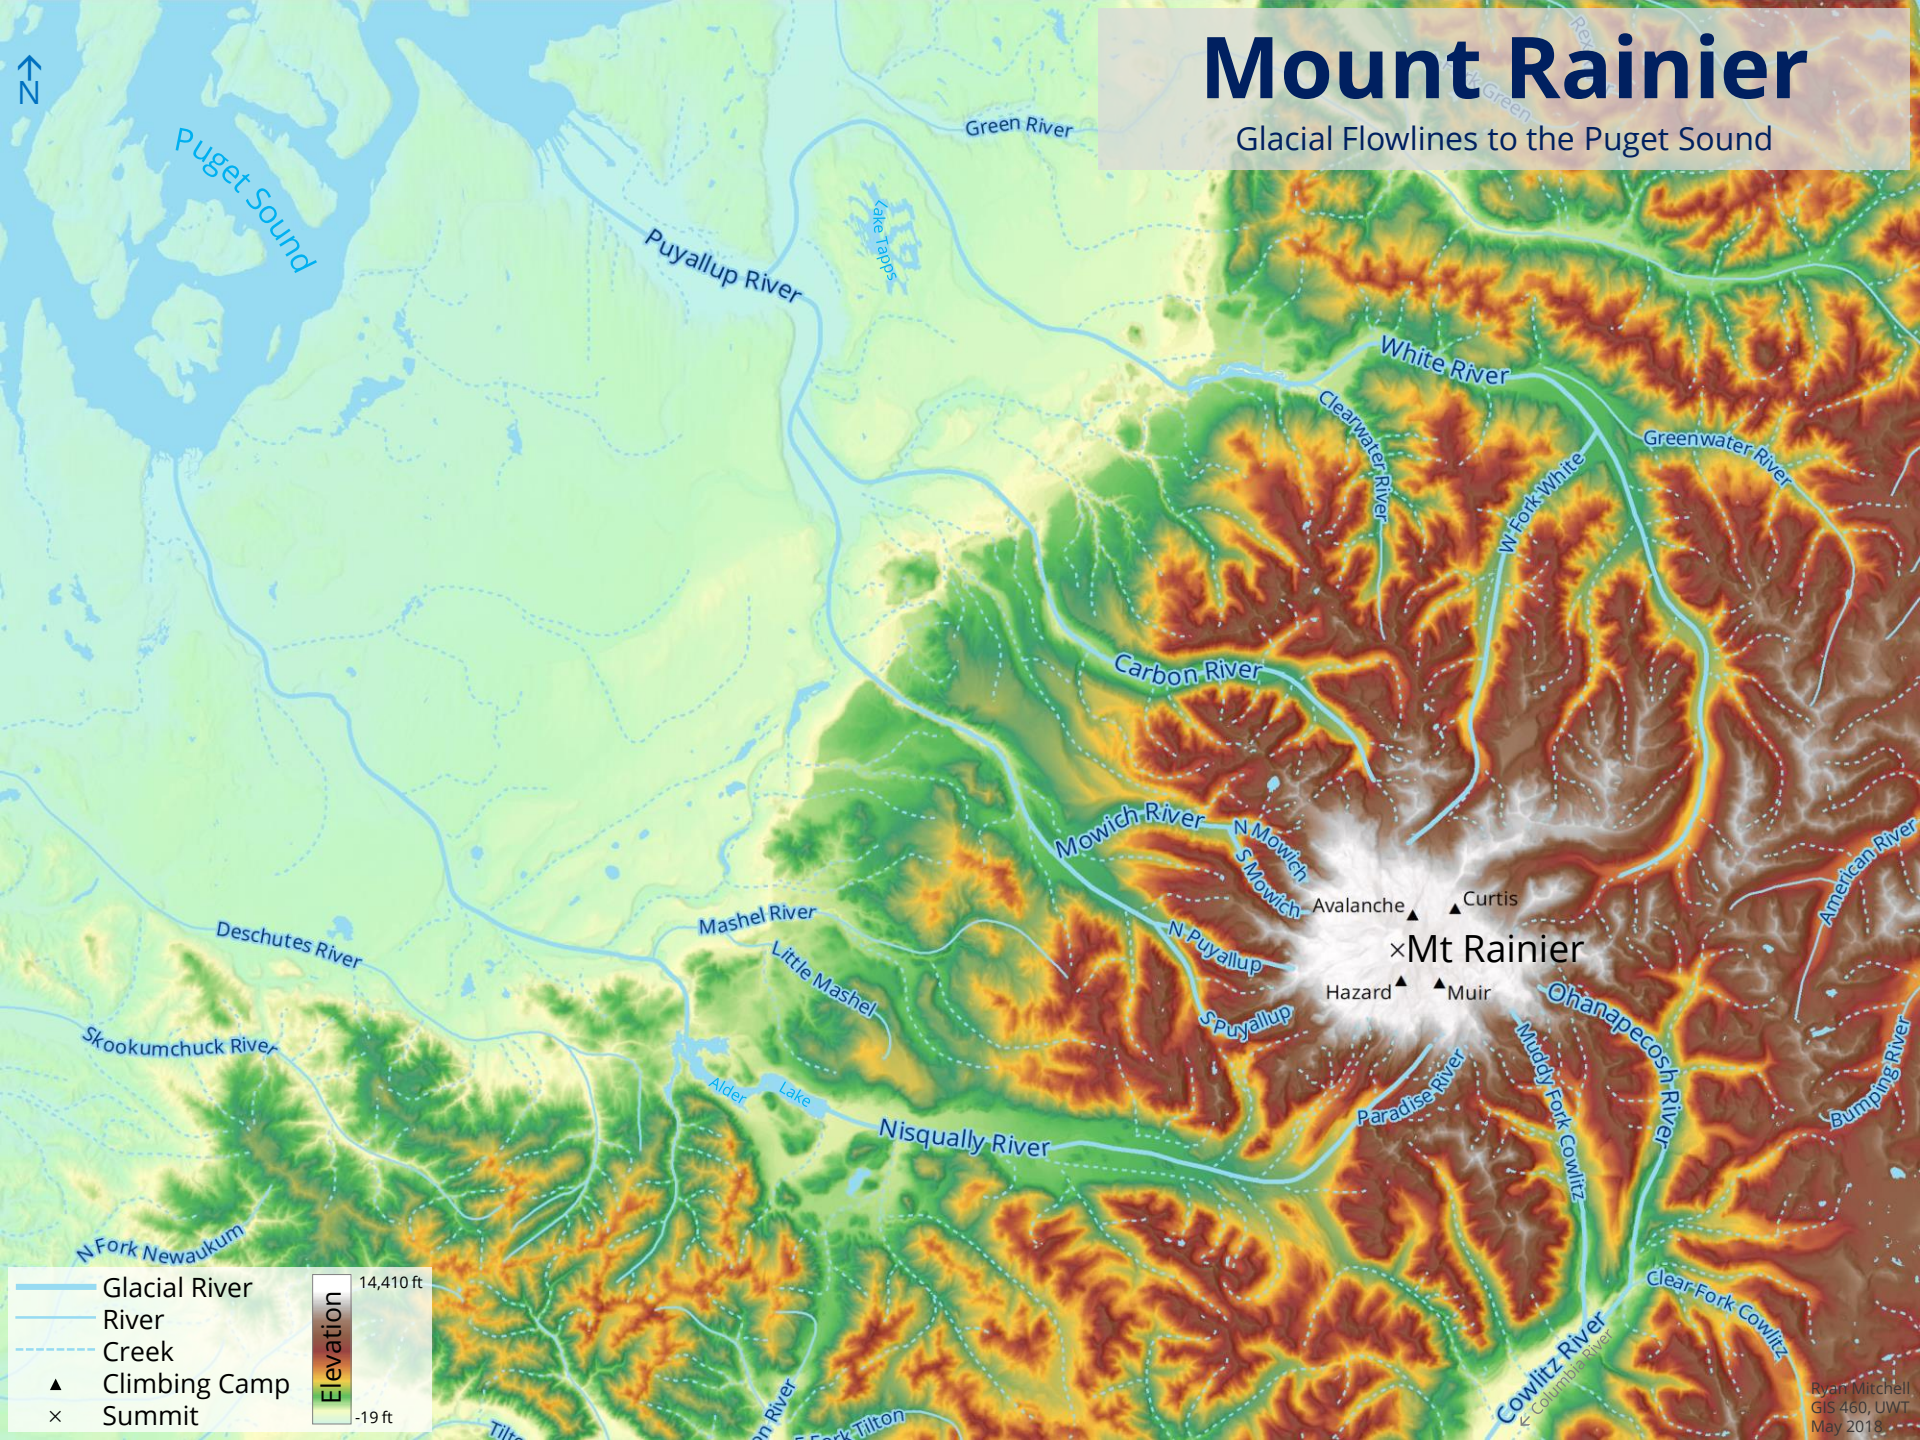

# Mount Rainier

Glacial Flowlines to the Puget Sound

- Glacial River
- River
- - - Creek
- ▲ Climbing Camp
- × Summit